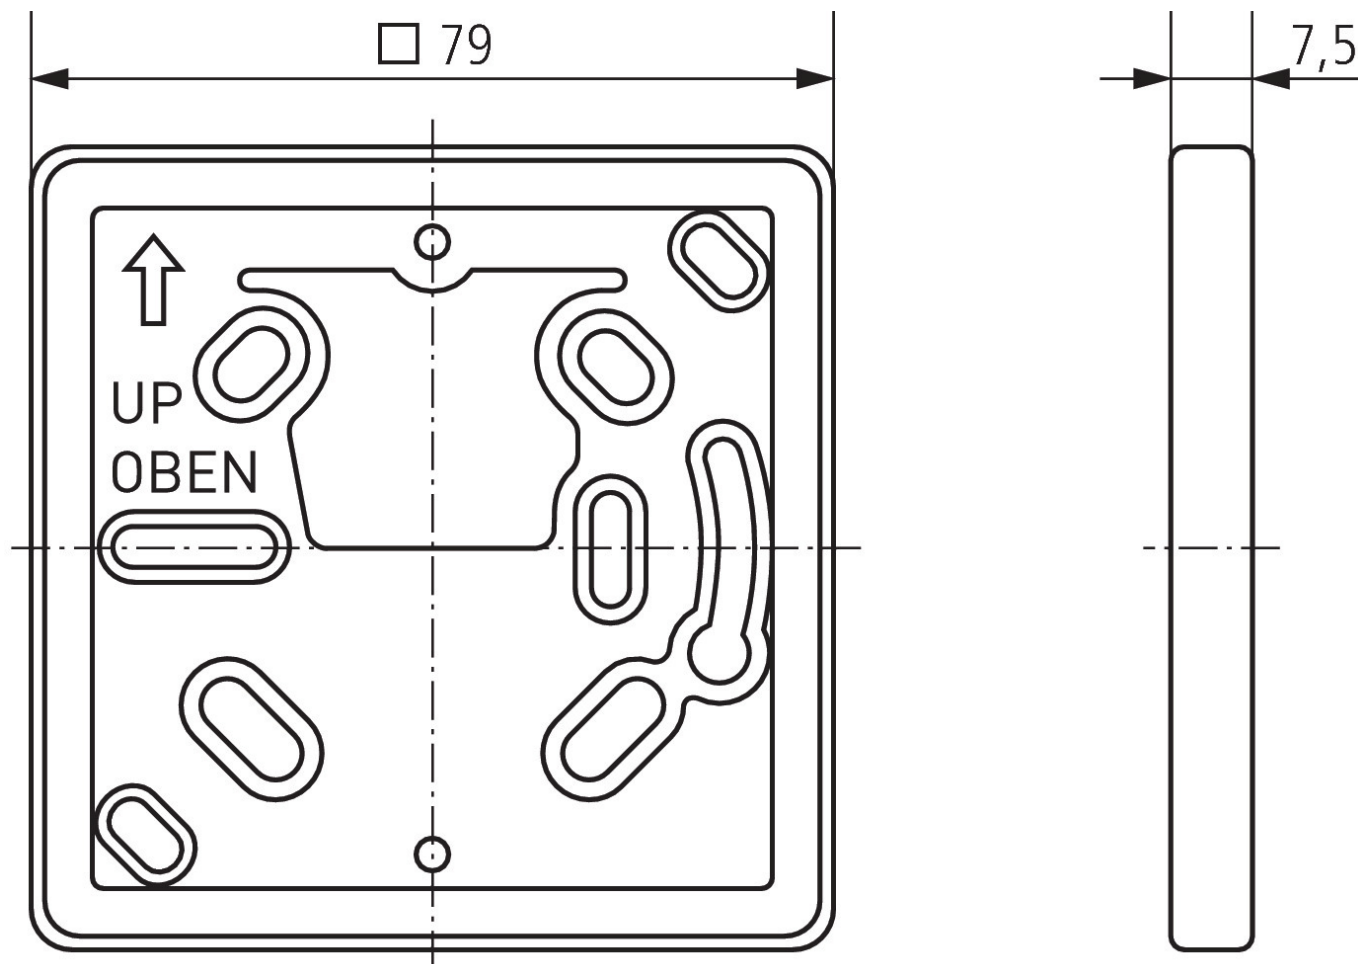

Adapter plate RAMSES 714

Item no.: 9070212

theben

Accessories
Climate

Description

- Adapter plate for flush-mounted socket 79 x 79 mm

Subject to technical changes and misprints
additional information at: www.theben.de/product/9070212

The load data are determined with exemplary selected illuminants and are therefore typical data due to the large number of available products.

06/08/2022
Page 1 of 2

Adapter plate RAMSES 714

Item no.: 9070212

theben

Scale drawings

Subject to technical changes and misprints

additional information at: www.theben.de/product/9070212

The load data are determined with exemplary selected illuminants and are therefore typical data due to the large number of available products.